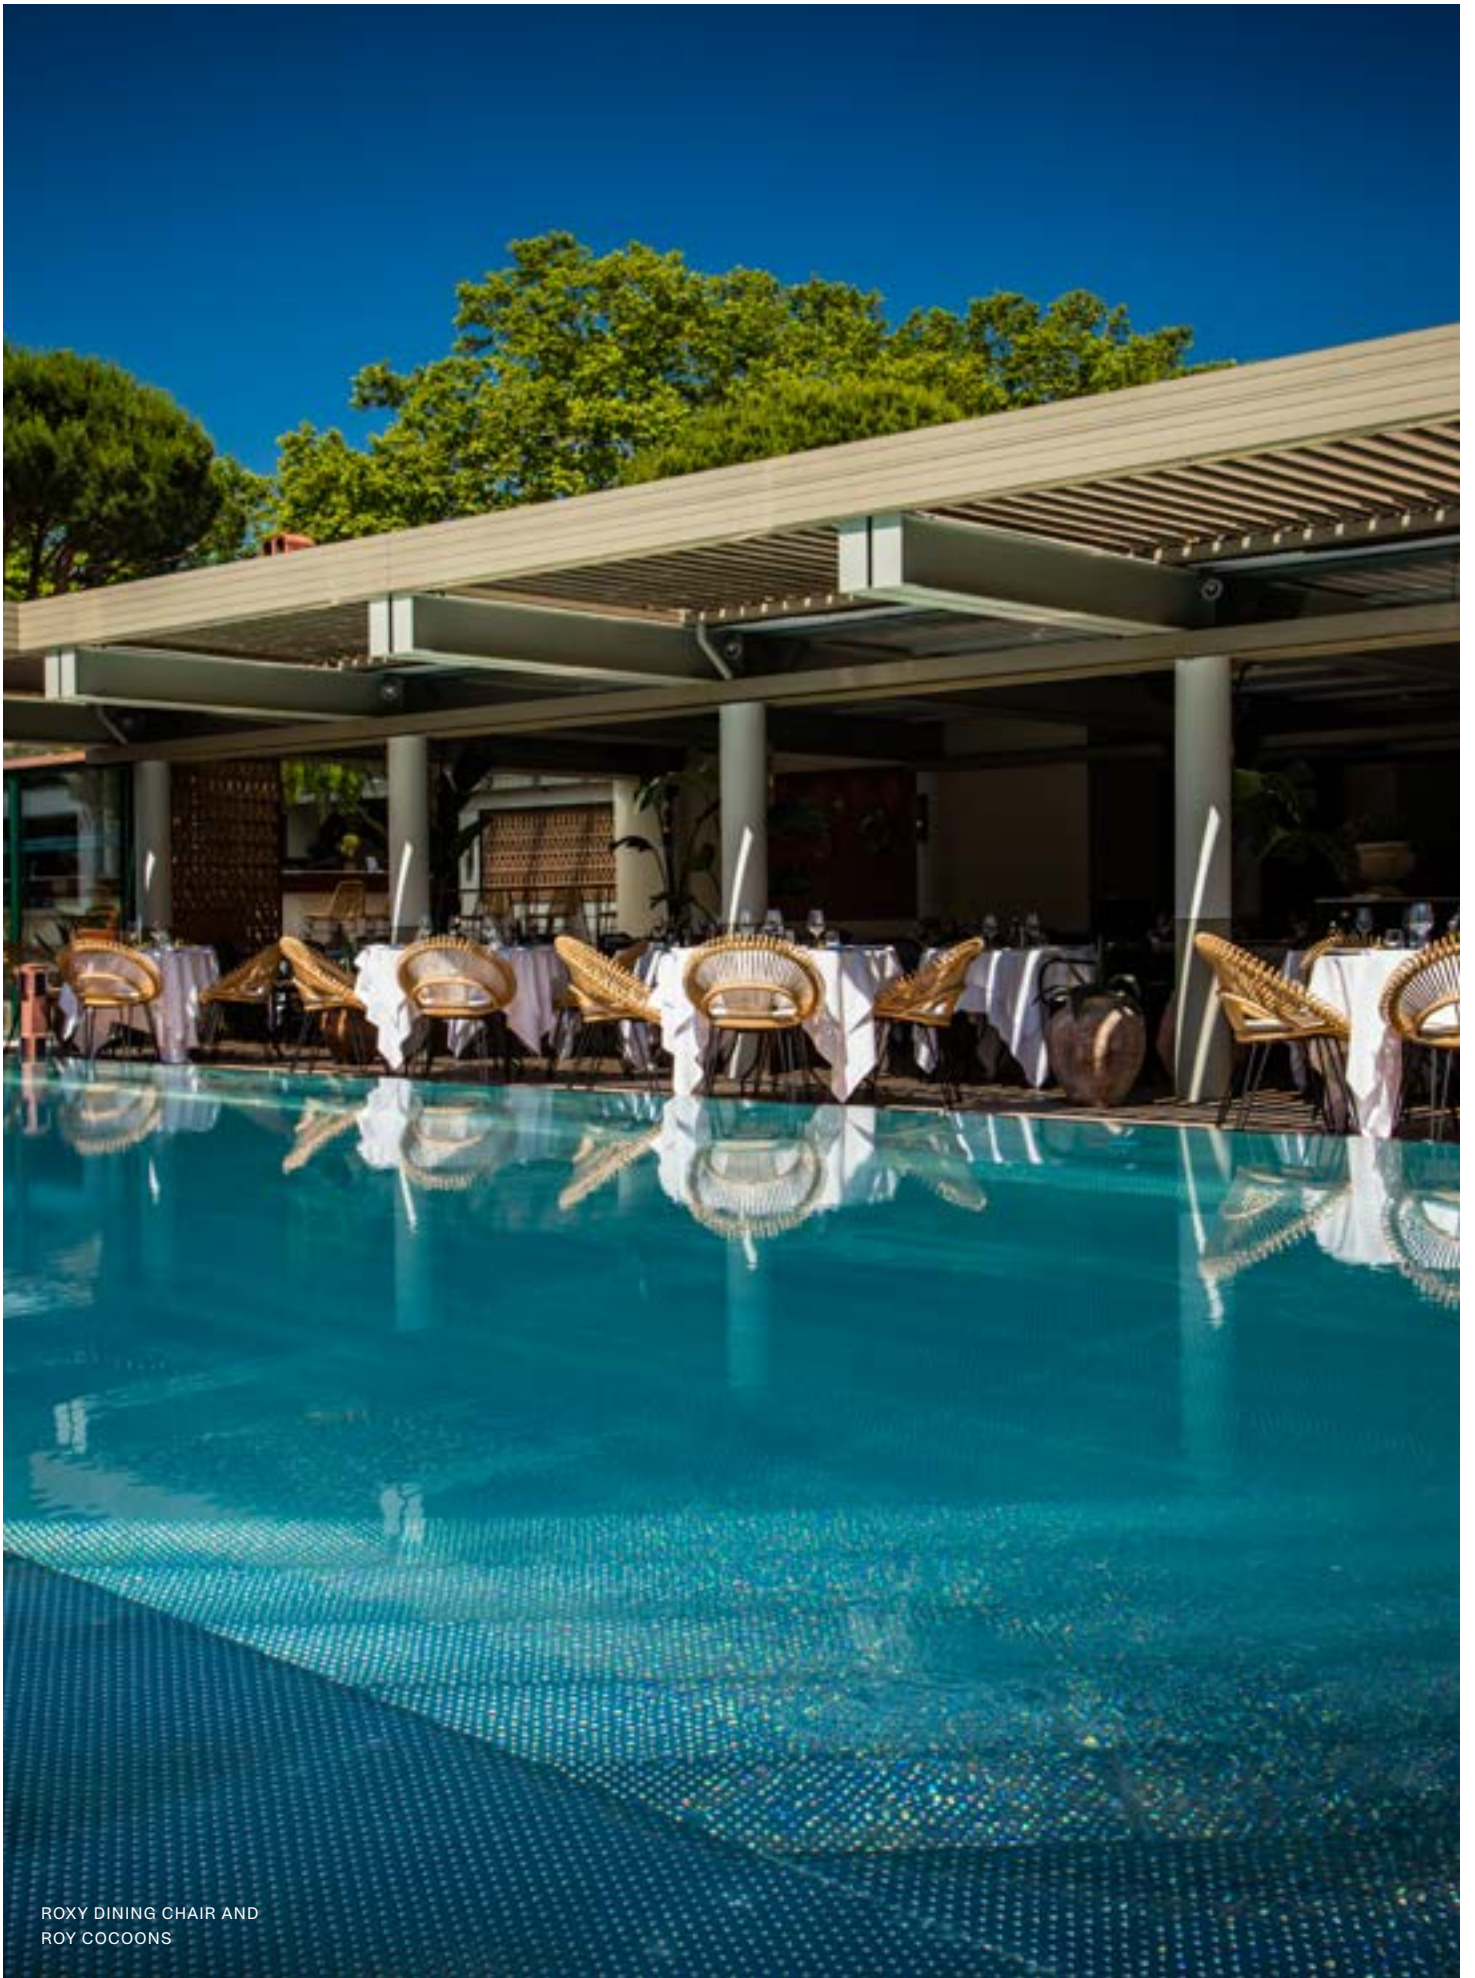

ROXY DINING CHAIR AND
ROY COCOONS