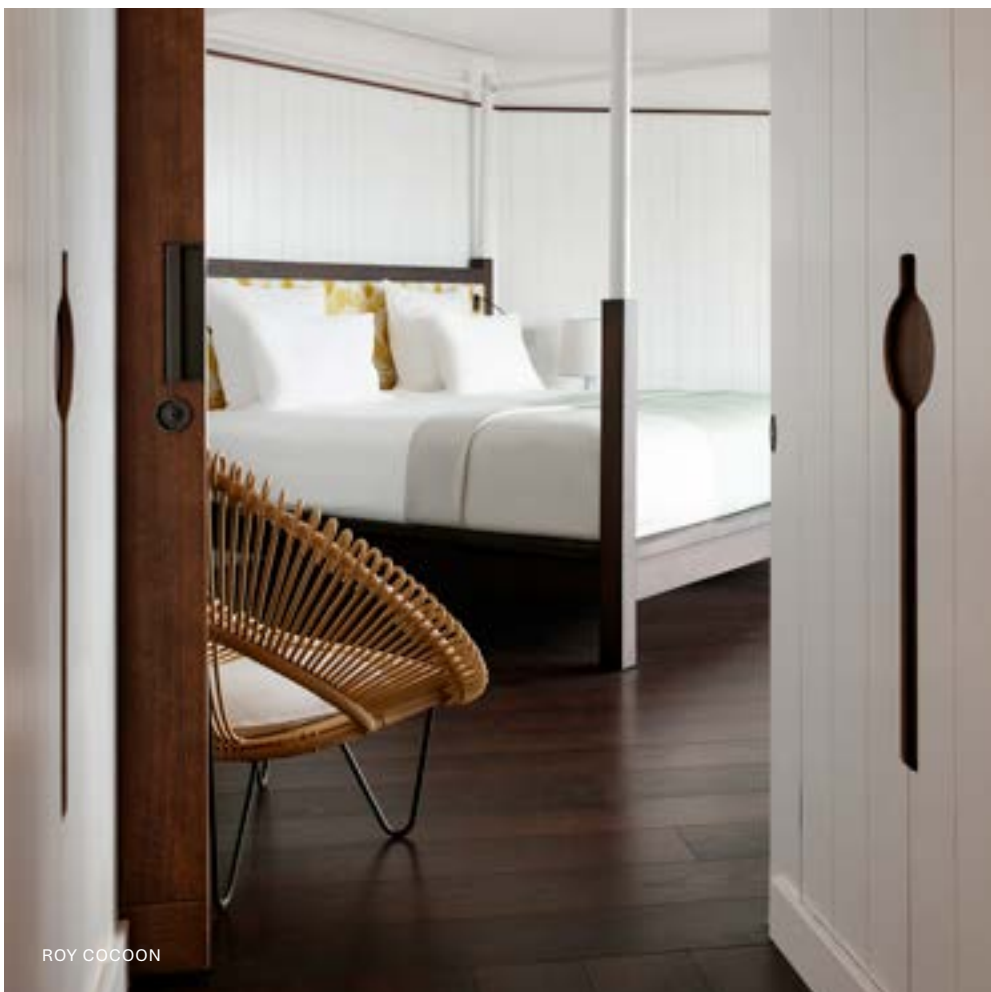

LE CARL GUSTAF

SAINT-BARTH

A unique historic address nestled on a hillside overlooking the island, between Caribbean land and sea. The story of a vibrant and iconic 80s hotel that is reinventing itself and writing a new page in its legendary history, enhanced by the prestigious interior design firm Gilles & Boissier.

Warm wood tones such as smoked oak, sandblasted spruce or light cedar are combined with exuberantly exotic fabrics to create a sense of relaxed elegance. Large windows, doors and open spaces highlight the transition between the hotel's 21 rooms and suites and outdoor living.

ROY COCOON